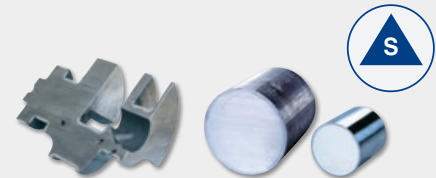

FUTURA[®] SN / FUTURA[®] PREMIUM SN
CARBIDE TIPPED BAND SAW BLADES

NEW!

- increased tool life
- coated version available

The new product generation of WIKUS' proven special band saw blade FUTURA® SN is available effective immediately. Tool lives up to twice as long can be achieved compared to the previous version thanks to its optimized tooth geometry in conjunction with the perfectly matched cutting material. The unique hard material layer in the PREMIUM version even

UPGRADE: FUTURA® SN

- Special geometry for surface hardened components
- For steels up to 65 HRC
- For high-performance requirements

Dimensions Width x Thickness		Tooth pitch in tpi	
mm	Inch	3-4	2-3
27 x 0.90	1-1/16 x 0.035	TSN	
34 x 1.10	1-3/8 x 0.042	TSN	TSN
41 x 1.30	1-5/8 x 0.050	TSN	TSN
54 x 1.60	2-1/8 x 0.063		TSN
Contact length		40-150 mm	150-270 mm

NEW: FUTURA® PREMIUM SN

- Coated version
- For a longer tool life

Dimensions Width x Thickness		Tooth pitch in tpi	
mm	Inch	3-4	2-3
27 x 0.90	1-1/16 x 0.035	TSN	
34 x 1.10	1-3/8 x 0.042	TSN	TSN
41 x 1.30	1-5/8 x 0.050	TSN	TSN
Contact length		40-150 mm	150-270 mm